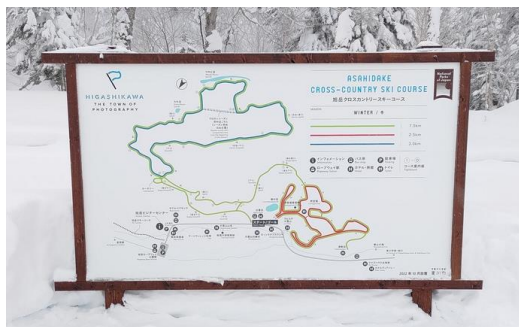

# Asahidake visitor center News letter

- Issuer : Asahidake Visitor Center Staff Otsuka Kohei
- Asahidake Visitor Center 9:00~17:00 (TEL) 0166-97-2153  
〒071-1472 Kamikawa-gun Higashikawa-cho Asahidake onsen  
(Closed 12/30~1/5 for the year-end and New year holiday)
- Rental (Boots/Cross-country ski/Snow shoes)
- Mountain and nature information, VR goggle experience,
- HP : <https://www.asahidake-vc-2291.jp/foreign/>
- FB : <https://www.facebook.com/asahidake.vc>

## Renewal of Cross country ski course signs

A part of course signs in the Asahidake cross country ski course have been renewed.

We removed old signs that were difficult to understand the contents and installed new ones. We also installed signs on the place where the space between the signs was wide before.

Please refer the new course map installed last year and new signs when you skiing.

### ●Snow playground in Asahidake

Snow playground is open in front of Asahidake visitor center in winter season.(December to March)  
Details about events will be announced on our website, Please check out!